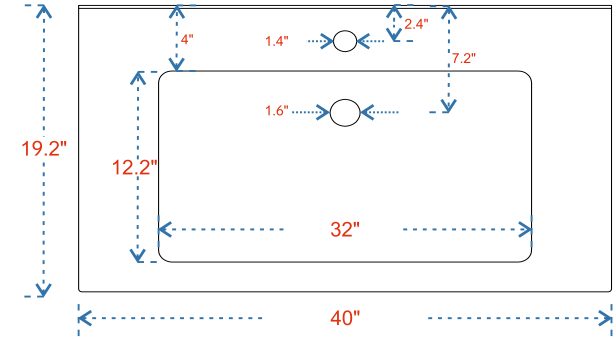

ELKE 40"

CABINET
39.6"x18.8"x20"

MIRROR
28" x 40"

(PLAN)

(BACK)