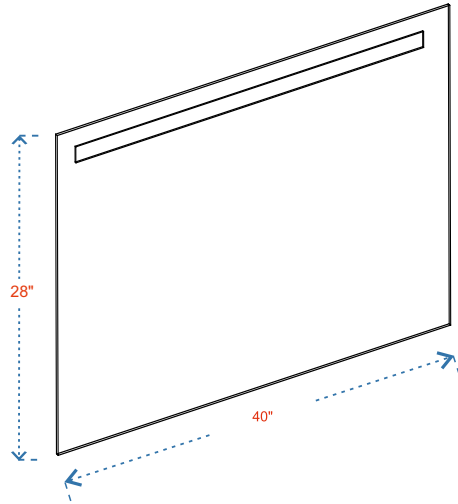

ELKE 40"

CABINET
39.6"x18.8"x20"

MIRROR
28" x 40"

(PLAN)

(BACK)