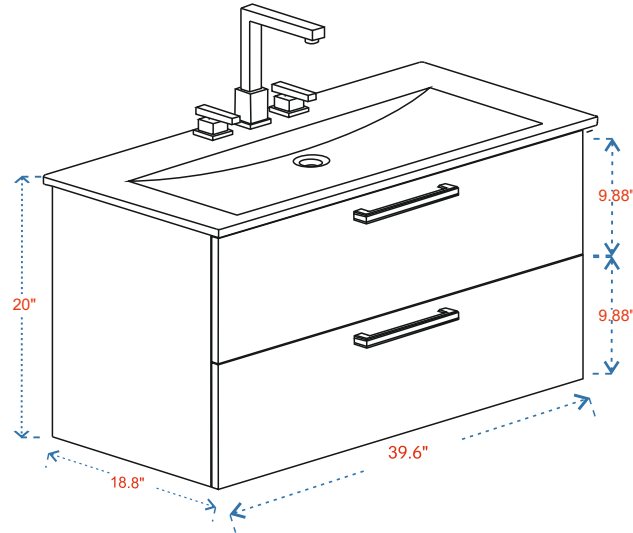

ELKE 40"

CABINET
39.6"x18.8"x20"

MIRROR
28" x 40"

(PLAN)

(BACK)