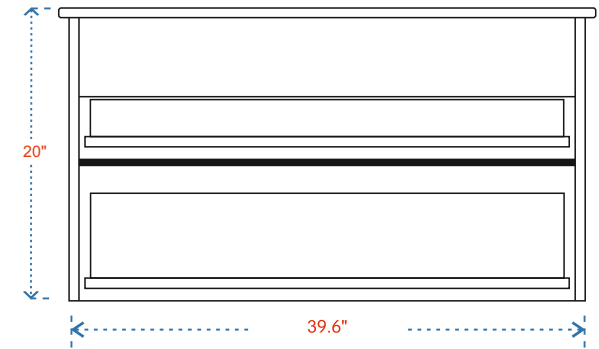

ELKE 40"

CABINET
39.6"x18.8"x20"

MIRROR
28" x 40"

(PLAN)

(BACK)